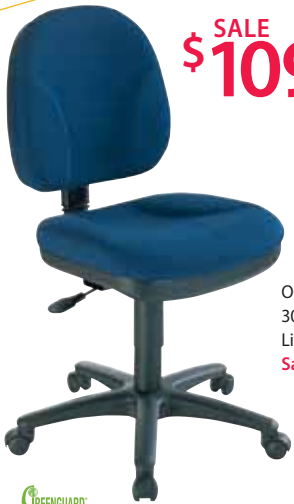

SALE
\$259

CoolMesh Synchro High Back
Stocked in Black Mesh with Black, Latte or Basil Fabric Seat. Model No. 7701T • List \$525

SALE
\$299

CoolMesh Multi-Function High Back
Stocked in Black Mesh with Black, Latte or Basil Fabric Seat. Model No. 7704ST • List \$590

Our Best
Selling Mesh Series!

SALE
\$269

CoolMesh Multi-Function Task
Stocked in Black Mesh with Black, Latte or Basil Fabric Seat. Model No. 7754ST • List \$535

FAST DELIVERY CALL US TODAY!

SALE
\$109

Optional:
301AK Arms
List \$80
Sale \$45

Comformatic Task Chair

Stocked in Black, Grey and Navy Fabric.
Model No. 3501 • List \$220

SALE
\$169

CoolMesh Basic Task with Arms

Stocked in Black Mesh with Black Fabric Seat.
Model No. 7621A • List \$345